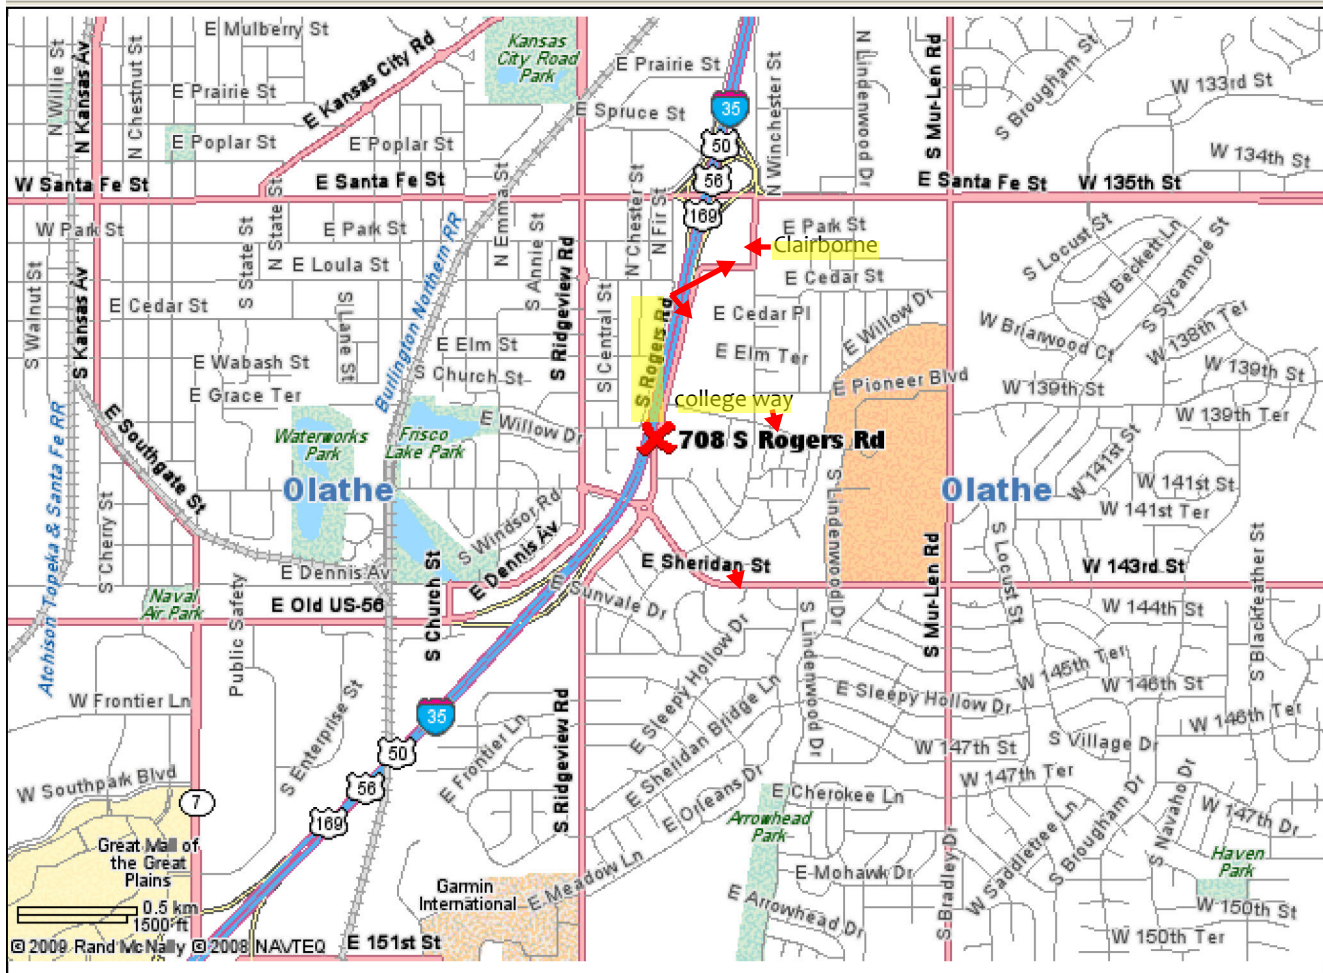

# Map

Facility Address:

**708 S Rogers Rd, Olathe, KS 66062-1777**

Mailing/Office Address:

12008 Noland St, OP KS 66213

All rights reserved. Use subject to license: [www.randmcnally.com/legal](http://www.randmcnally.com/legal). © 2008 Rand McNally.

## Driving Instructions :

1. Take I-35 to 135th Street (Santa Fe)
2. Take Santa Fe East to Clairborne
3. Take Clairborne South to the first light S. Rogers Road
4. Take S. Rogers Road West, and follow it as it turns South
5. Go past College Way and turn into parking lot between Strickland Construction and KSYSA
6. Drive to the back and look for Simply Soccer Sign on Door